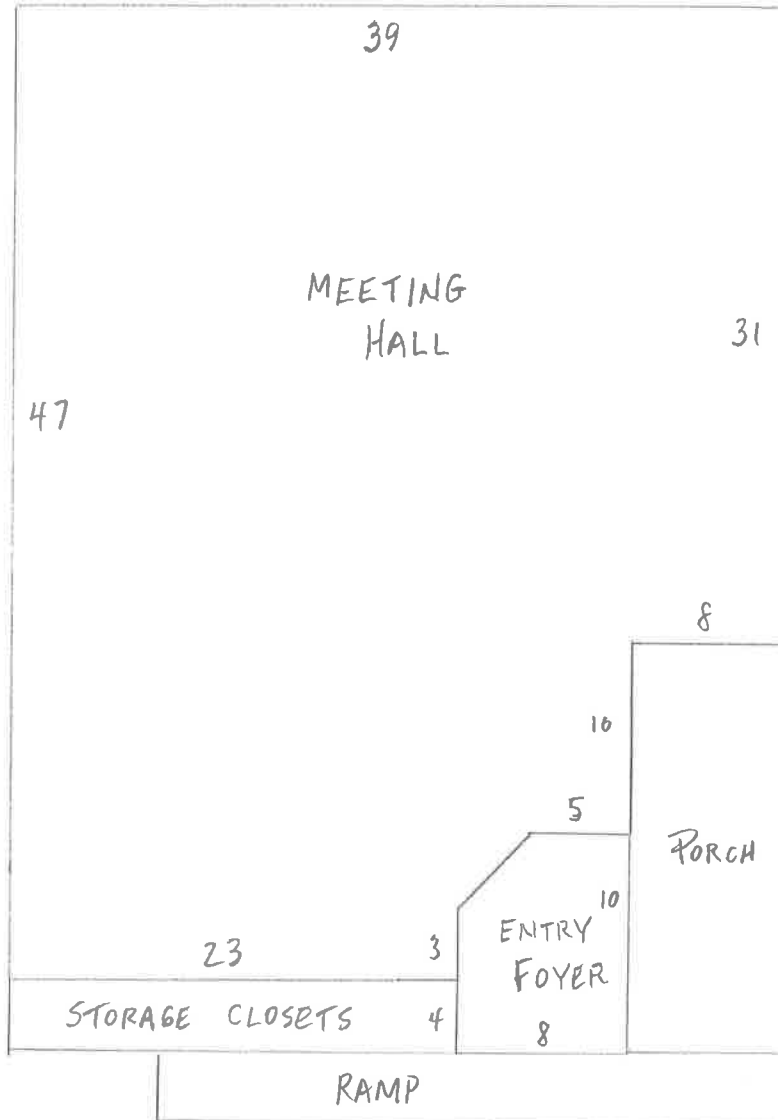

BRUNSWICK
COMMUNITY CENTER

SCALE: 1" = 1'-0"